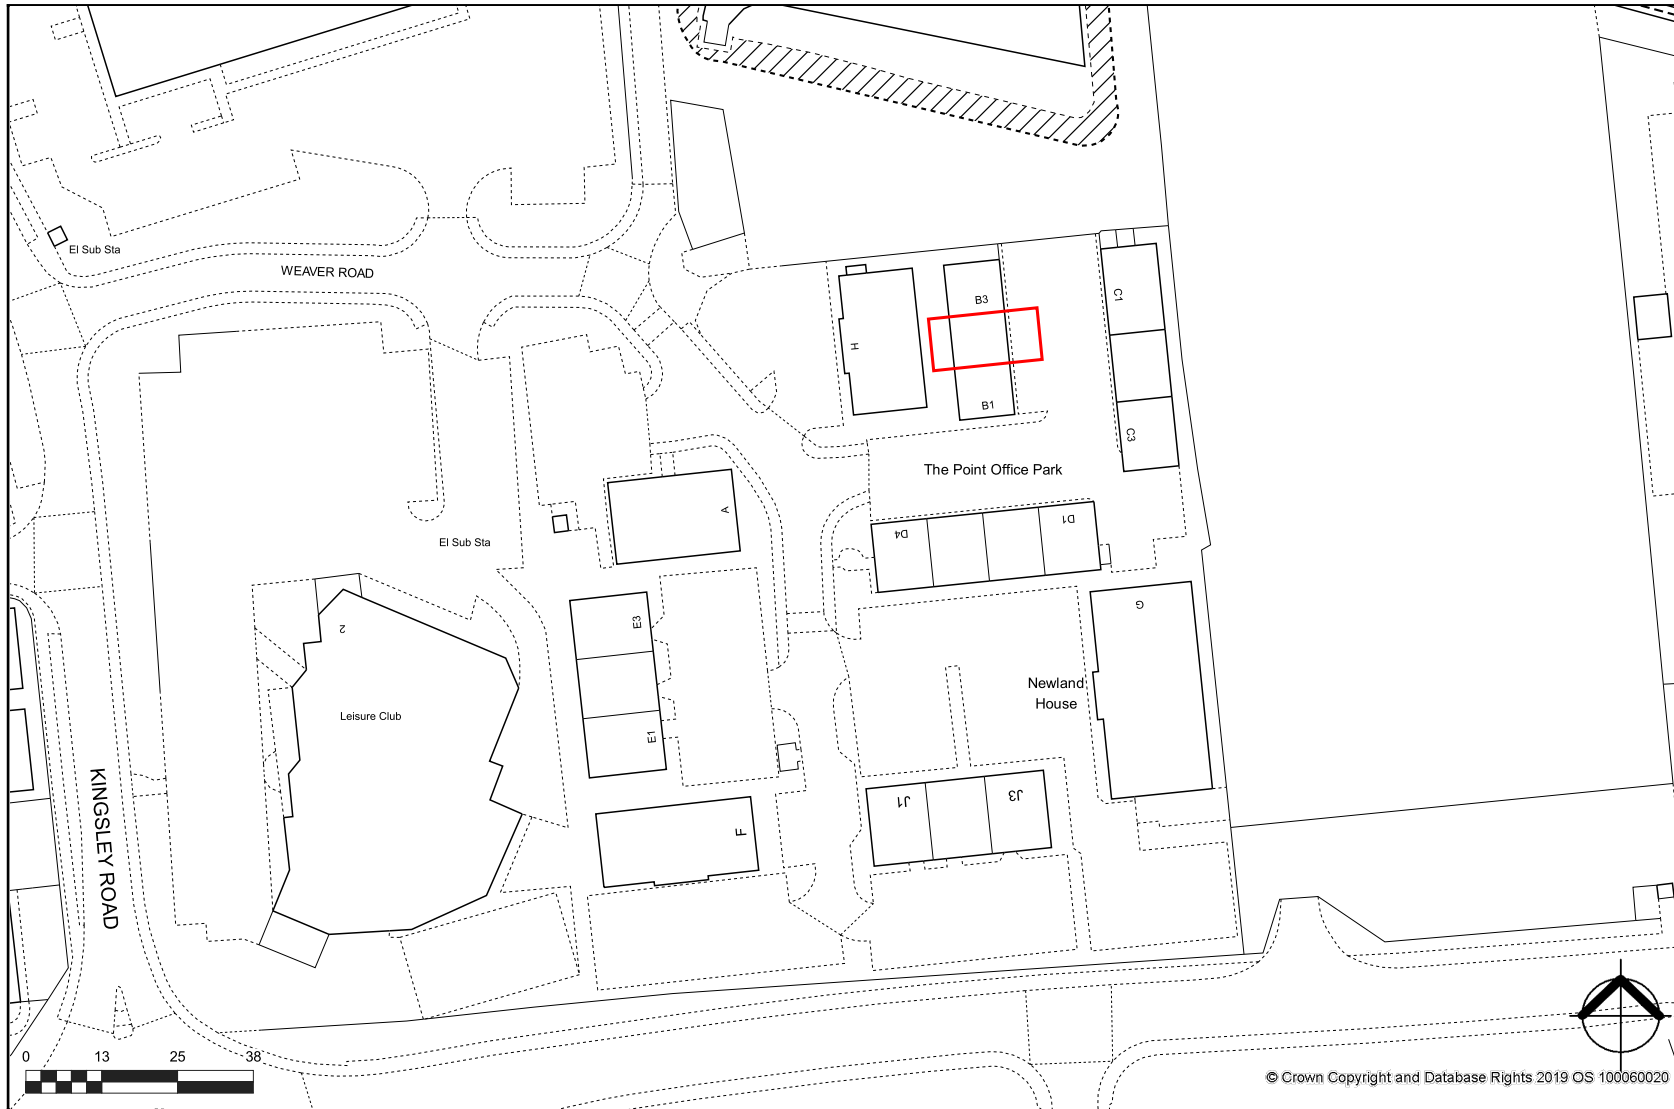

Unit B2, The Point, Weaver Road, Lincoln, LN6 3QN

created on **edozo**

© Crown Copyright and Database Rights 2019 OS 100060020

Plotted Scale - 1:1,250