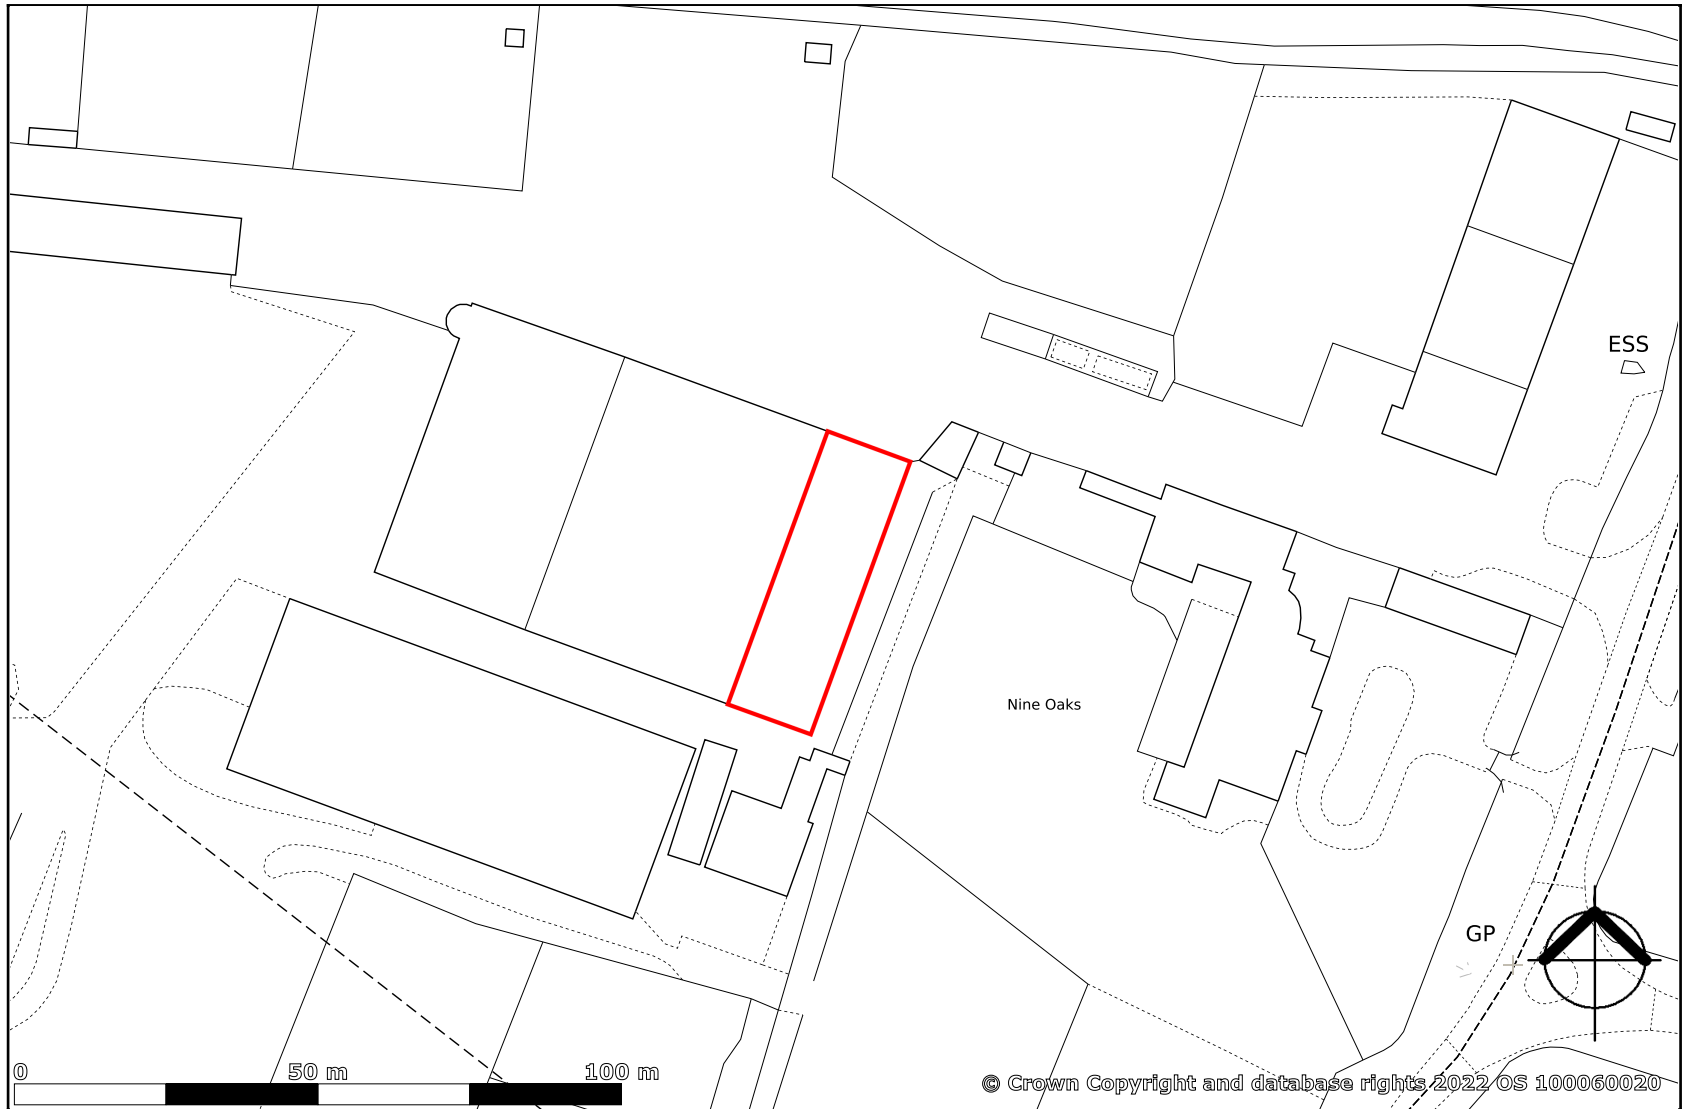

4 Boundary Lane, South Hykeham, Lincoln, LN6 9NQ

created on **edozo**

Plotted Scale - 1:1,250